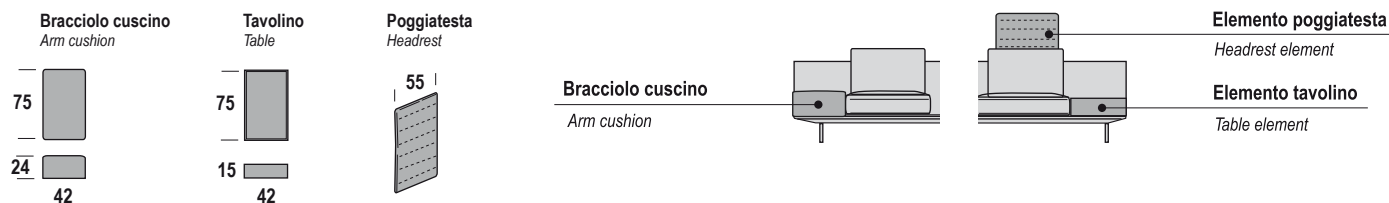

ACCESSORI SU RICHIESTA