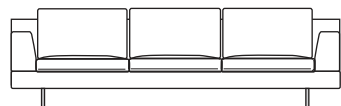

263

Elementi terminali dx-sx
Terminal Elements

Divani ad angolo (senza bracciolo) dx-sx
Angular Sofà (without arm) dx-sx

CHAISE LONGUE

ELEMENTI ANGOLO - DORMEUSE

SCHIENALE RIDOTTO