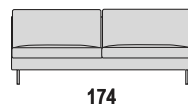

RAL and LEATHER extra collection to contact the Company

Divani - Sofas

Elementi terminali dx-sx

Terminal elements dx-sx

Elementi centrali

Central Elements

Divano angolare senza bracciolo, con bracciolo dx/sx +23 cm

Angular elements dx/sx without arm, with arm +23cm

ELEMENTI ANGOLARI dx-sx - schienale ridotto

Elements Angle dx-sx - reduced back

DORMEUSE con cuscini laterali

Dormeuse with lateral cushions

CHAISE LONGUE