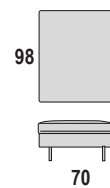

ACCESSORI

Pouff