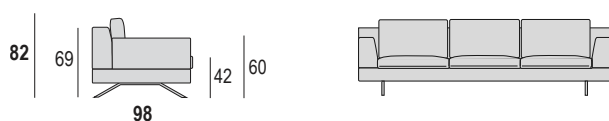

All cushions are lined with white cotton cloth.

Small cushions, goose feathers of different sizes.

Feet ,chromium-plated metal, bronzed.

Supplements on request for stand finishes

- glossy lacquered MDF base > Standard colors RAL: 9016 (white) - 9005 (black) - 7006 (gray / beige) - 7044 (gray silk)

- leather upholstered base with seamless stitching > Standard leather colors: dark brown, red bulgarian, white, black, bordeaux.

VERSIONI BASE

VERSIONS BASE

Base imbottita

Padded base

Base laccata, con finitura brillante