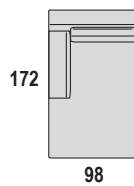

RAL and LEATHER extra collection to contact the Company

Divani - Sofas

Elementi terminali dx-sx

Terminal elements dx-sx

Elementi centrali

Central Elements

Divano angolare senza bracciolo, con bracciolo dx/sx +23 cm

Angular elements dx/sx without arm, with arm +23cm

ELEMENTI ANGOLARI dx-sx - schienale ridotto

Elements Angle dx-sx - reduced back

DORMEUSE con cuscini laterali

Dormeuse with lateral cushions

CHAISE LONGUE