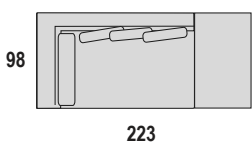

Angular elements dx/sx without arm, with arm +23cm

ELEMENTI ANGOLARI dx-sx - schienale ridotto

Elements Angle dx-sx - reduced back

DORMEUSE con cuscini laterali

Dormeuse with lateral cushions

CHAISE LONGUE