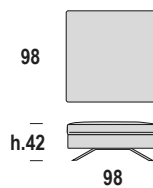

ACCESSORI

Pouff