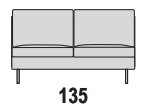

RAL and LEATHER extra collection to contact the Company

Divani - Sofas

Elementi terminali dx-sx

Terminal elements dx-sx

Elementi centrali

Central Elements

Divano angolare senza bracciolo, con bracciolo dx/sx +23 cm

Angular elements dx/sx without arm, with arm +23cm

ELEMENTI ANGOLARI dx-sx - schienale ridotto

Elements Angle dx-sx - reduced back

DORMEUSE con cuscini laterali

Dormeuse with lateral cushions

CHAISE LONGUE