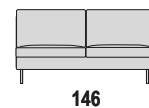

RAL and LEATHER extra collection to contact the Company

Divani - Sofas

Elementi terminali dx-sx

Terminal elements dx-sx

Elementi centrali

Central Elements

Divano angolare senza bracciolo, con bracciolo dx/sx +23 cm

Angular elements dx/sx without arm, with arm +23cm

ELEMENTI ANGOLARI dx-sx - schienale ridotto

Elements Angle dx-sx - reduced back

DORMEUSE con cuscini laterali

Dormeuse with lateral cushions

CHAISE LONGUE