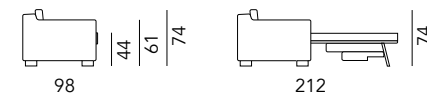

Convertible sofa-bed. Wooden frame with polyurethane foam and Dacron padding, foam seat pads, back pads to be used as pillow rests. Easy-to-open mechanism, the seat pads are fixed to the box-spring. Seat features elastic straps and orthopedic, electronically welded box-spring, spring mattress included (12-13cm high). Removable cover. Wooden or metal legs in collectible finishes.

PRATICO

H. BRACCIOLO: CM.61 - L. BRACCIOLO: CM.12-20
H. SEDUTA: CM.44 - P. SEDUTA: CM.63

Trasformabile divano-letto, bracciolo 20 cm.
Convertible sofa-bed. Armrest 20cm.

Trasformabile divano-letto, bracciolo 12 cm.
Convertible sofa-bed. Armrest 12 cm.