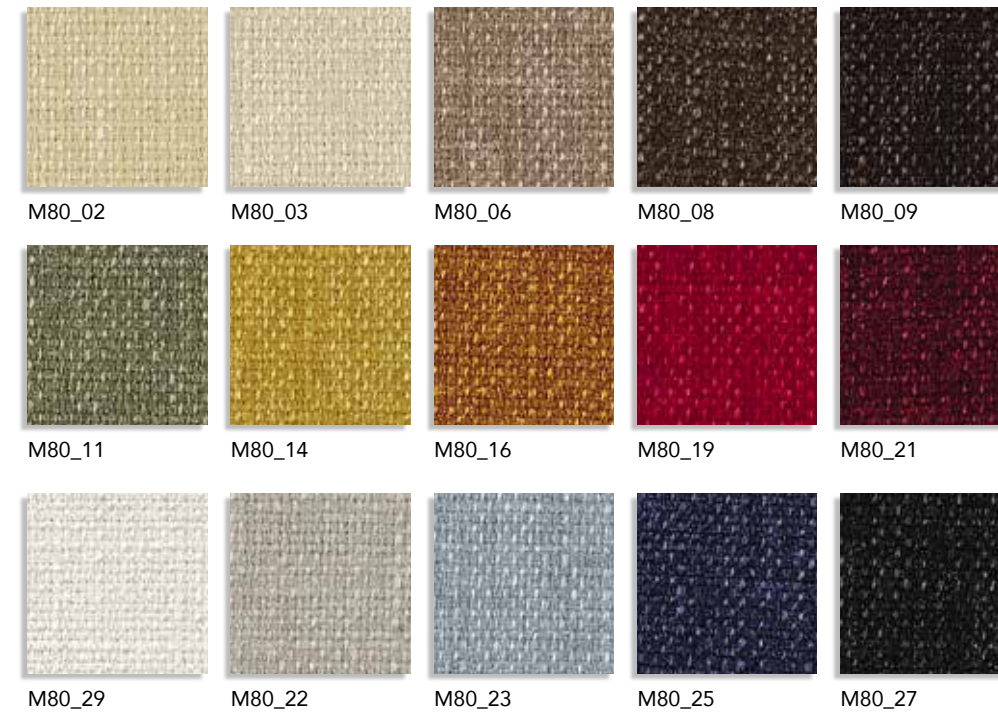

Citterio Meda S.r.l. si riserva la facoltà di modificare, in qualunque momento e senza preavviso, le caratteristiche tecniche e le misure dei modelli illustrati nel presente catalogo. Per motivi tecnici non è possibile garantire la stessa tonalità di colore tra una fornitura e l'altra. I colori riprodotti in queste pagine sono indicativi.

Citterio Meda S.r.l. reserves the right to change, at any time and without prior warning, the technical specifications, including modifications of size, of any product illustrated in this catalogue. Due to technical reasons it is not possible to guarantee the same tone between deliveries. The colours shown in the following pages are only indicative.

COLLEZIONE C1

30

Composizione: 100% PL
Peso: 539 gr./ml. - H.: 140 cm.